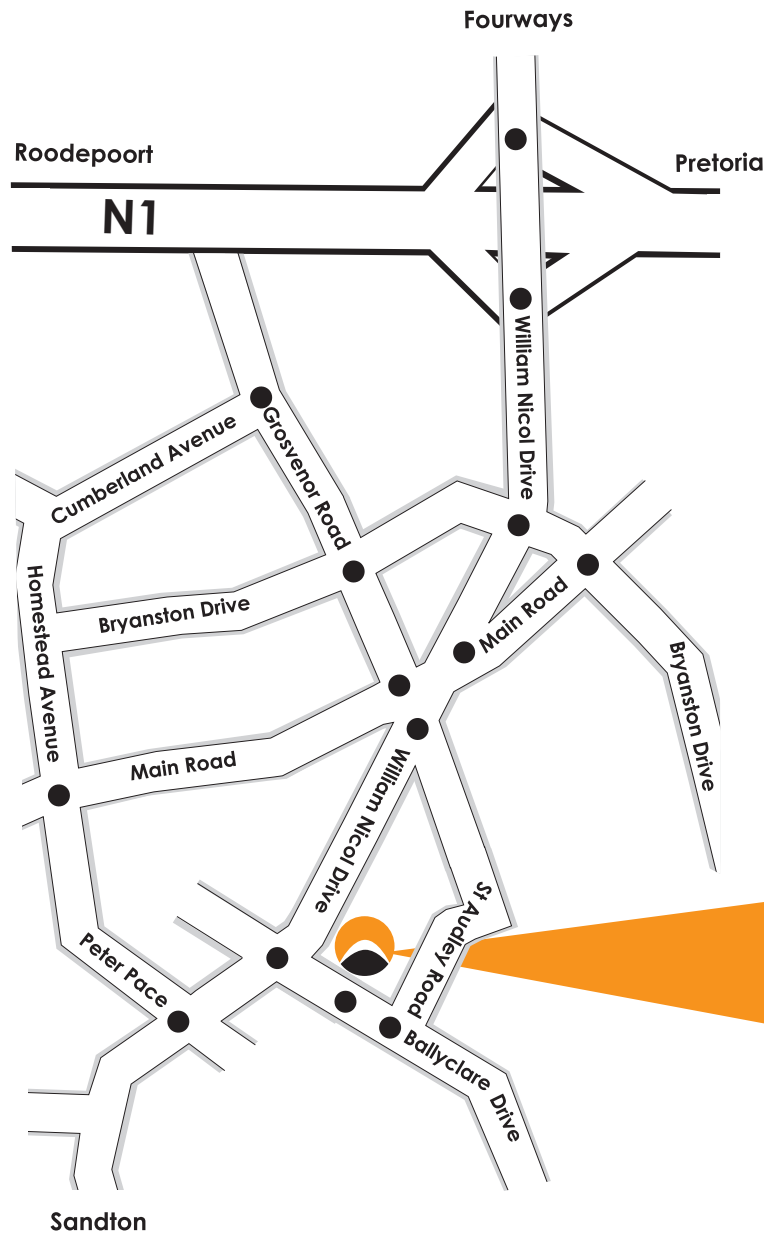

Address:

Pin Oak House, Ballyoaks Office Park, 35 Ballyclare Drive, Bryanston

Directions

From Roodepoort:

N1 North, take William Nicol off-ramp (after Malibongwe off-ramp), right into William Nicol, travel for 4.4km, left into Ballyclare Drive, left at 1st traffic light and right into Ballyoaks Office Park

From Pretoria:

N1 South, take William Nicol off ramp (after Rivonia off-ramp), left into William Nicol, travel for 4.2 km, left into Ballyclare Drive, left at 1st traffic light and right into Ballyoaks Office Park

From Sandton:

Right into William Nicol from Sandton Drive, travel for 2.4 km, right into Ballyclare Drive, left at 1st traffic light and right into Ballyoaks Office Park

GPS co-ordinates

26° 04'46.53" S

28° 00'50.82" E